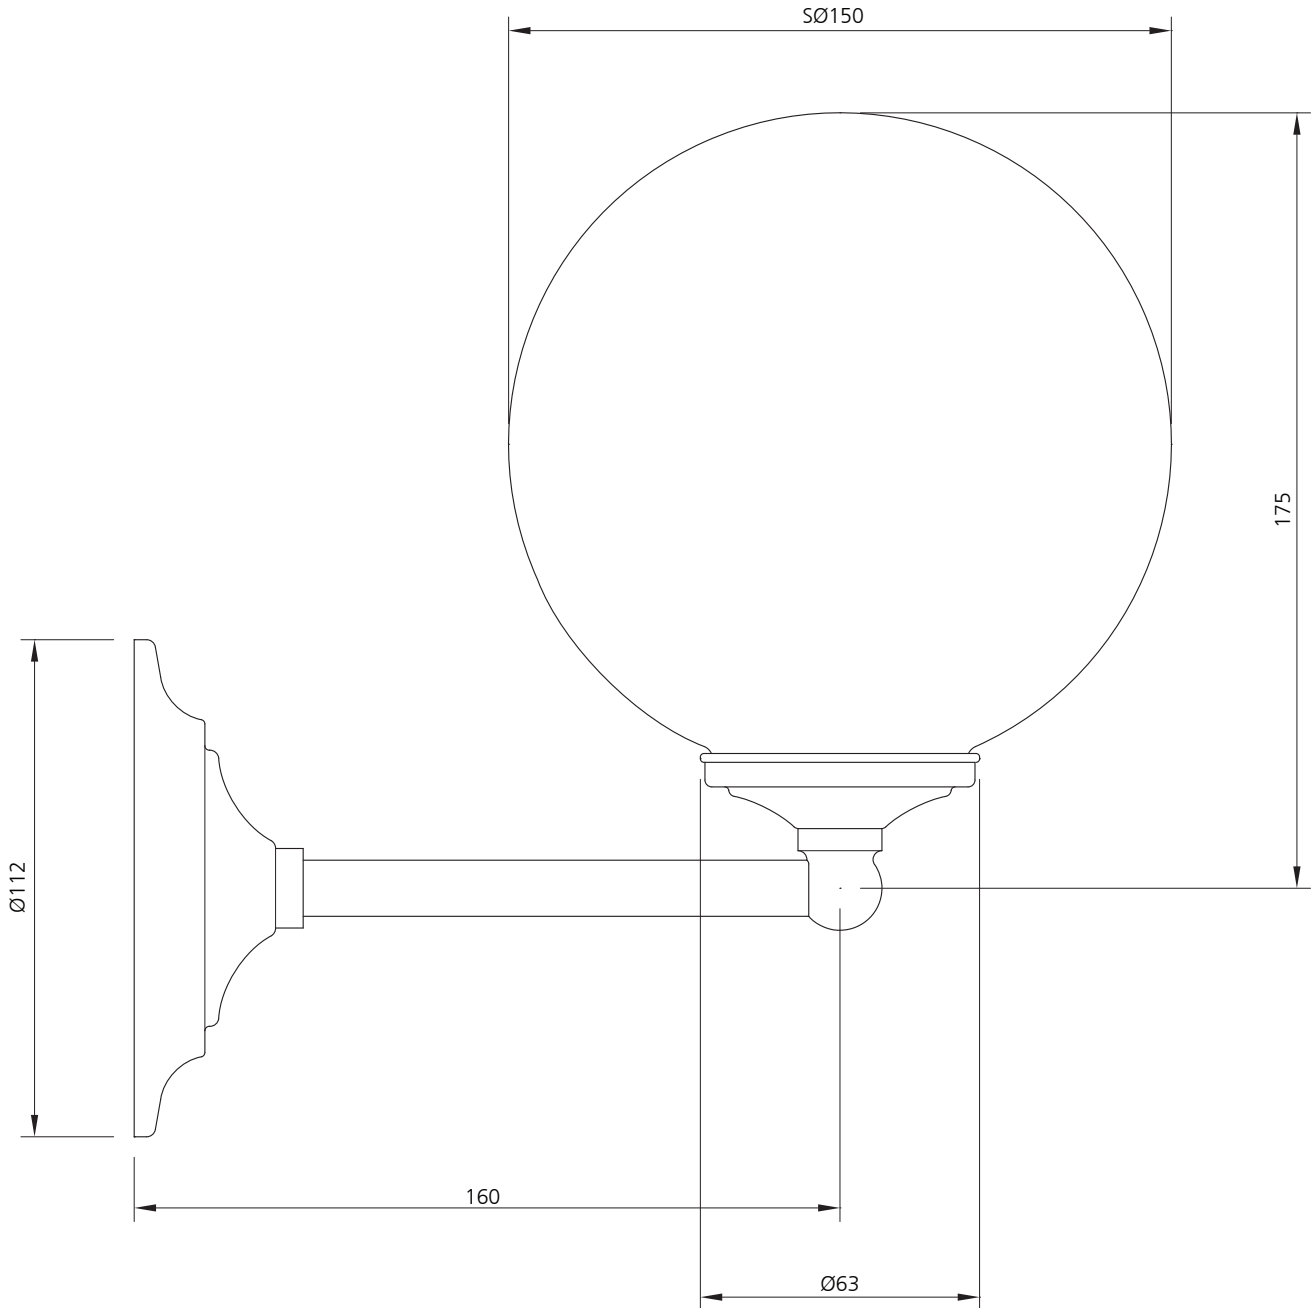

LEFROY BROOKS

IBROC HOUSE ESSEX ROAD
HODDESDON HERTS EN11 OQS UK
T: +44 (0)1992 708 316 F: +44 (0)1992 708 317

LB-4000 (USA)

CLASSIC SINGLE WALL BRACKET WITH 6" OPAL GLOBE
MAX. WATTAGE 40W (S.E.S. BULB)

(RECOMMENDED FOR USE IN ZONE 3 APPLICATIONS)

DIMENSIONAL DATA SHEET

DATE: 29 June 2010

ISSUE: 049

©COPYRIGHT 2010. CHRISTO LEFROY BROOKS. ALL RIGHTS RESERVED.

DIMENSIONS IN MILLIMETRES

WHILST EVERY EFFORT IS MADE TO ENSURE THE ACCURACY OF THESE DATA SHEETS THEY ARE SUBJECT TO CHANGE WITHOUT NOTICE AS PART OF THE COMPANY'S PRODUCT DEVELOPMENT PROCESS